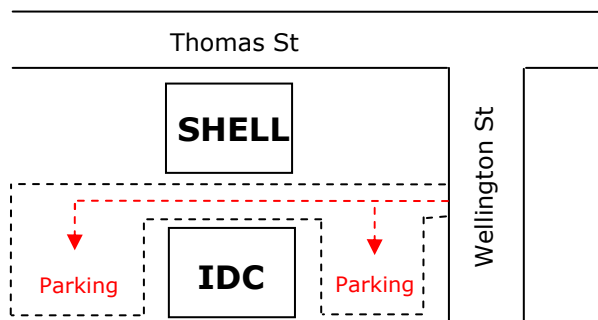

Technology Training that Works

IDC TECHNOLOGIES

ADDRESS: 1031 Wellington Street
West Perth WA 6005
Ph: 1300 138 522
Fax: 1300 138 533

MAP:

- IDC TECHNOLOGIES is located next to the Shell Service Station on the corner of Thomas & Wellington Street.

Travelling by Car you have three choices of parking

- 1) Limited free parking is available at the front and rear of the IDC building. Access is one way only, heading westwards on Wellington street.

- 2) Mayfair St – City of Perth Ticket Parking
- 3) Wellington Street – City of Perth Ticket Parking, in-between Lawrence & Colin St

- Travelling by Bus
Yellow CAT – Closest stop is Princess Margaret Hospital, then you just need to walk around the corner to Wellington Street Or Colin St stop is a 300m walk

- Red CAT – Closest stop is West Perth