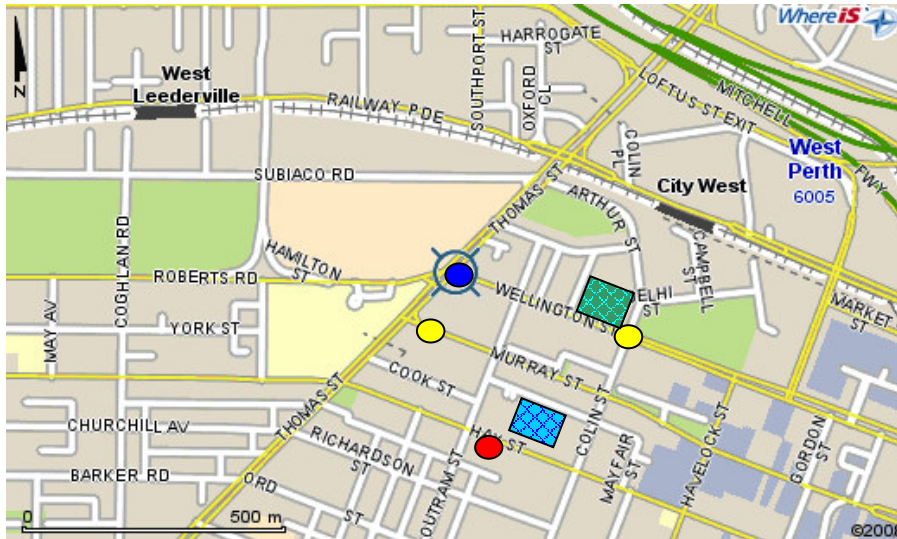

Technology Training that Works

IDC TECHNOLOGIES

ADDRESS: 1031 Wellington Street
West Perth WA 6005
Ph: 1300 138 522
Fax: 1300 138 533

MAP:

- IDC TECHNOLOGIES is located next to the Shell Service Station on the corner of Thomas & Wellington Street.

Travelling by Car you have three choices of parking

- 1) Limited free parking is available at the front and rear of the IDC building. Access is one way only, heading westwards on Wellington street.

- 2) Mayfair St – City of Perth Ticket Parking
- 3) Wellington Street – City of Perth Ticket Parking, in-between Lawrence & Colin St

- Travelling by Bus
Yellow CAT – Closest stop is Princess Margaret Hospital, then you just need to walk around the corner to Wellington Street Or Colin St stop is a 300m walk

- Red CAT – Closest stop is West Perth